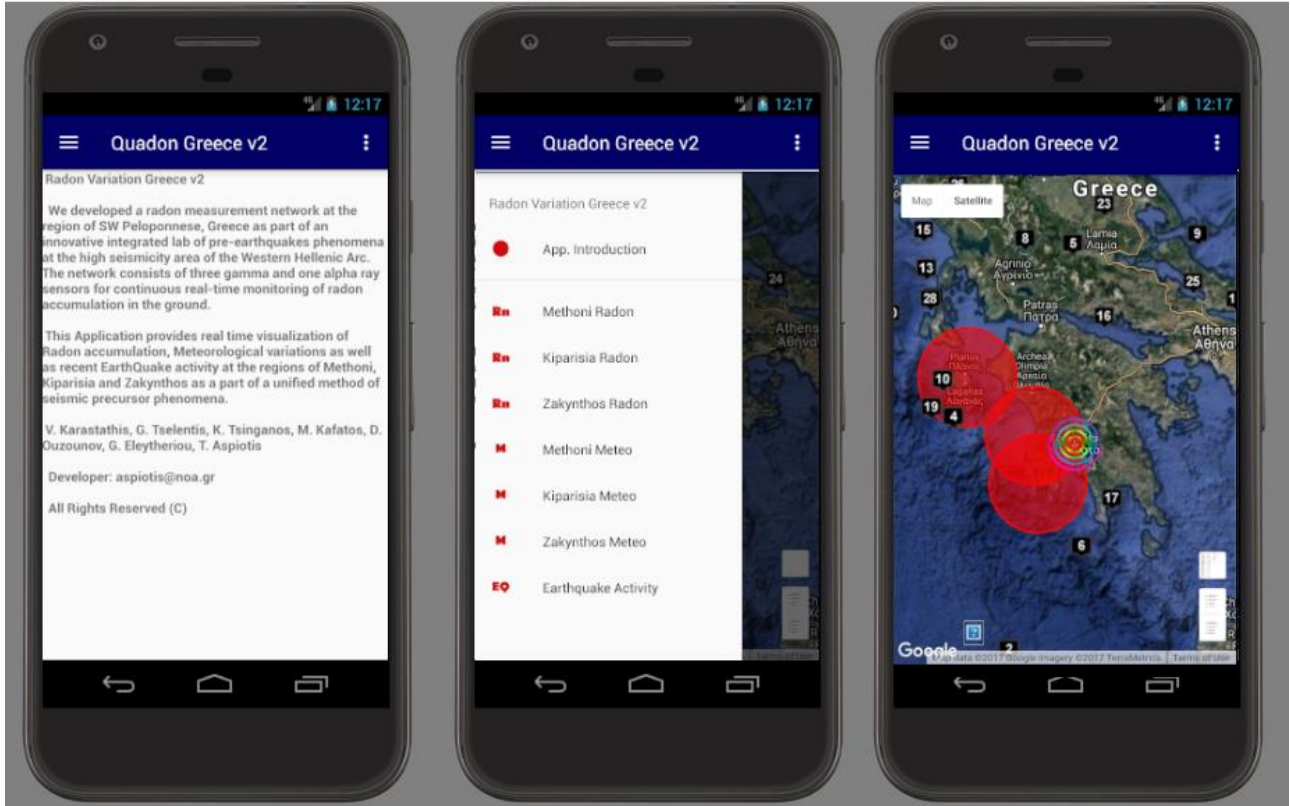

Quadon - Ted Aspiotis

Android Emulator - Pixel_API_17:5554

Android Emulator - Pixel_API_17:5554

Android Emulator - Pixel_API_17:5554

Image 1 Introduction of Quadon Application with the use of Android Emulator Pixel API 17 5554 (left) main application menu of station representation and recent seismicity (center) display recent seismicity in the broader research area (right).

Android Emulator - Pixel_API_17:5554

Image 2 Graphical representation of Radon variation at Zakynthos station at the period March – April 2017 .